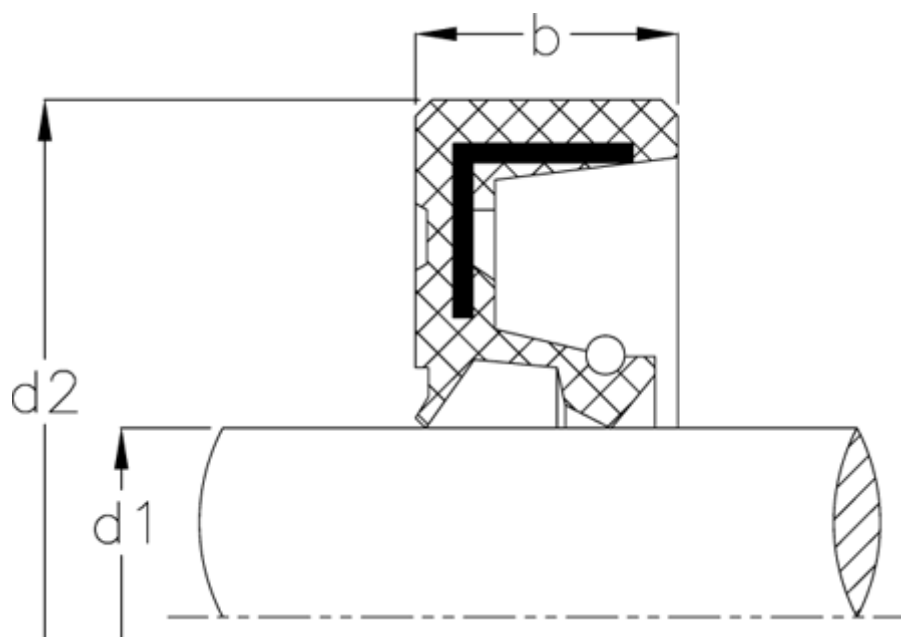

# Data Sheet

Article number: 170203500470070000

Description: KLEE Rotary shaft seal WAS 3547/7  
NBR nitrile rubber, with seal lip

## Measures

b	= 7
d1	= 35
d2	= 47
Material	= NBR